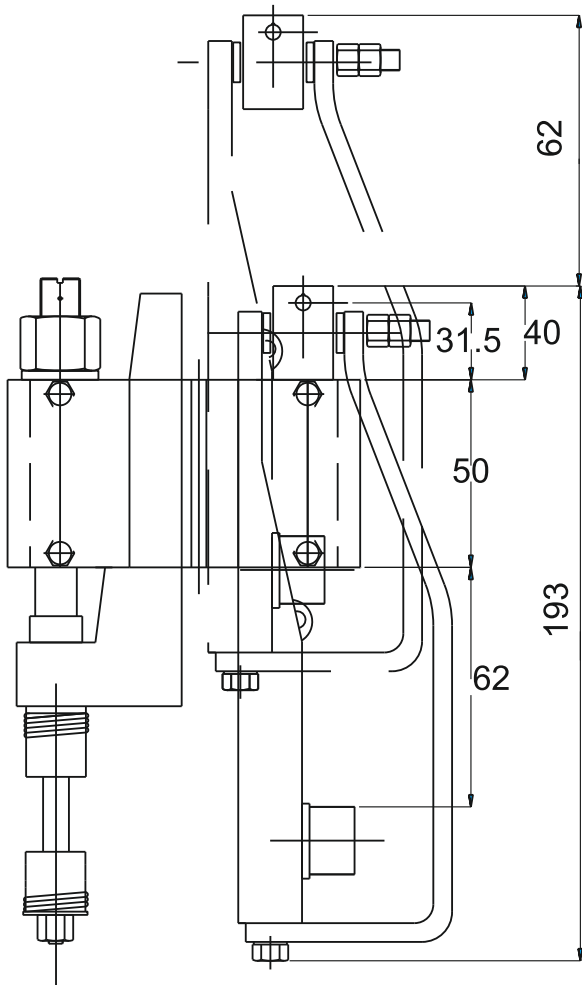

Sky
Elevator
www.sky-elevator.com

CODE	RAILS	MAX NORMAL SPEED	MAX GOVERNOR INTERVENTION SPEED	GUIDE RAIL PROCESSING
Sky-503	8-9-10 & 16	0.63 - 2.5	1.10 - 2.75	Oiled / Dry