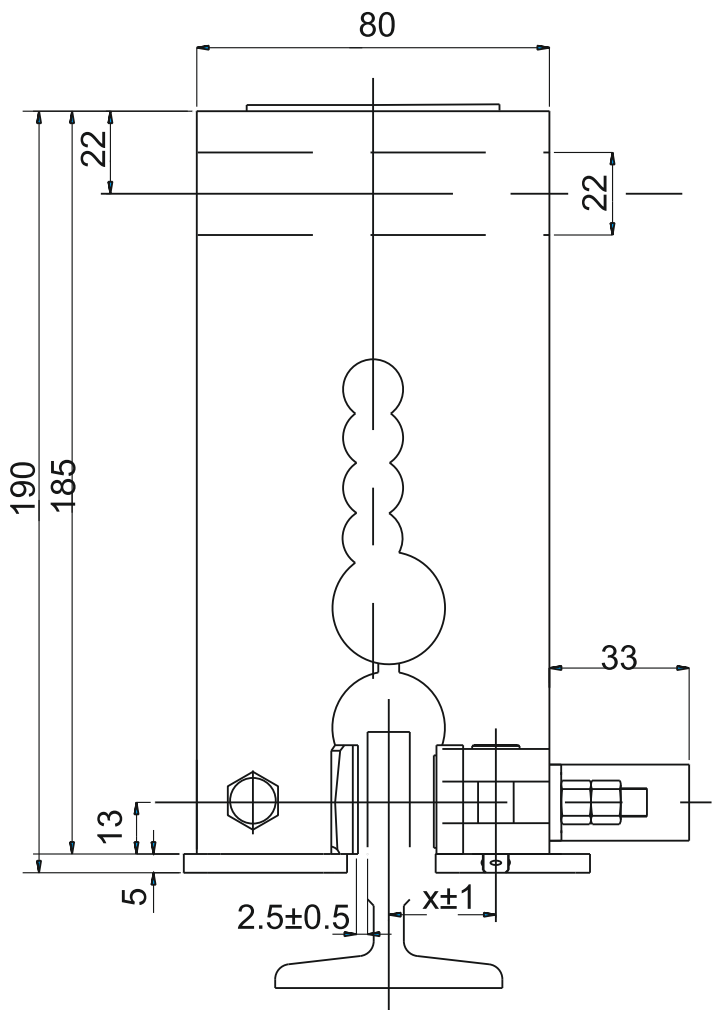

Sky
Elevator
www.sky-elevator.com

CODE	RAILS	MAX NORMAL SPEED	MAX GOVERNOR INTERVENTION SPEED	GUIDE RAIL PROCESSING
Sky-503	8-9-10 & 16	0.63 - 2.5	1.10 - 2.75	Oiled / Dry